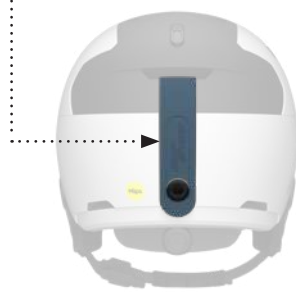

2. Add a **Silicone Goggle Clip**