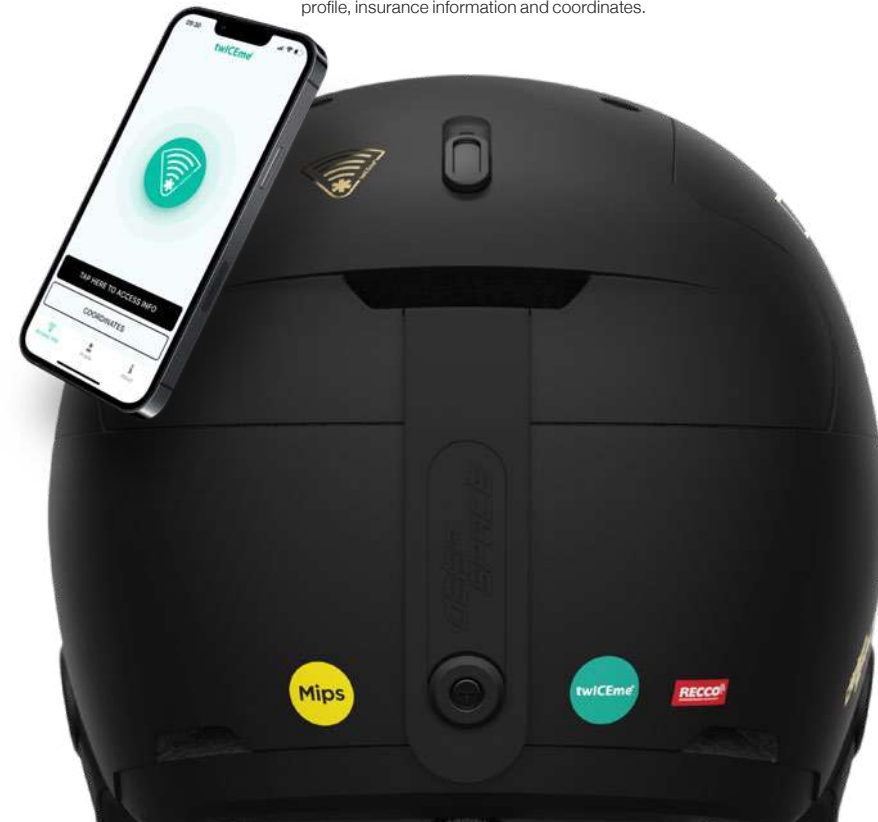

twiCeme technology

twiCeme technology allows the wearer to upload medical information onto the equipment, making it possible for any bystander, co-rider or first responder to help the person in need.

By tapping the twiCeme symbol displayed on the helmet with a smartphone, anyone can alert, relay location and access critical information uploaded by the wearer.

Scan the twiCeme symbol with a smartphone to access vital information such as medical profile, insurance information and coordinates.

- Integrated twiCeme technology.
- Integrated RECCO reflector.
- Mips (Multi-directional Impact Protection System)
- Hybrid construction for optimized weight and durability.
- 100% recycled EPS core.
- Foamfit - adaptive foam for individual fit.
- Primaloft liner for added warmth.
- Fidlock magnetic buckle.
- Adjustable ventilation.
- Size adjustment system.
- Compatible with Flaxta ID.

Sizes	S/M (51-54), M/L (55-58), L/XL (59-62)
Weight	565 g (M)
Material	EPS core, PC main shell, ABS top shell
Certification	EN 1077-B