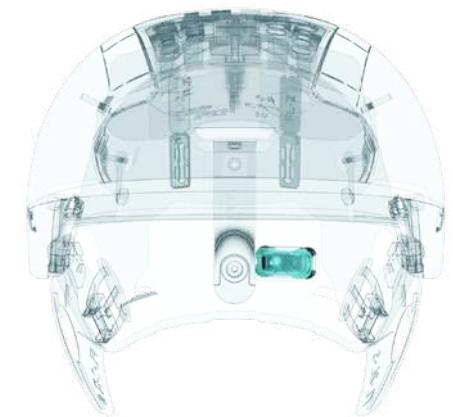

S.O.S Beacon

For every non-crash emergency, you can manually trigger the S.O.S. Beacon through tapping 4x on the helmet or by clicking the button in the Quin app.

Helmet Details

Helmet Details provides impact mapping so that the user can track not just every hit their helmet takes, but also where that impact was made, the force of the impact, as well as the collective damage over time.