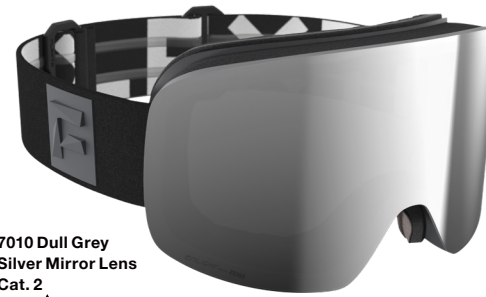

New Color!

New Color!

New Color!

Prime 80120

ENLIGHT LENS BY ZEISS

- Cylindrical double lens by ZEISS.
- Frameless design for an unobstructed view.
- 3D-shaped face foam for optimized fit.
- Enlight lens technology that maximizes contrast.
- Mid-size.

Sizes: One size
Lens: CP inner lens, PC outer lens
Frame: TPU