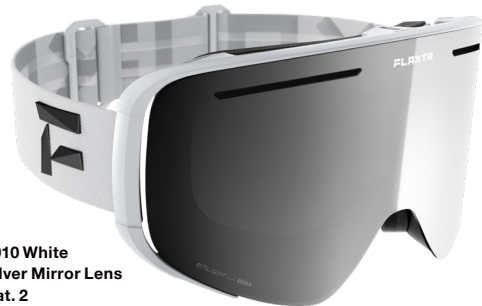

1. ---
2. Cylindrical double lens by ZEISS.
   - Large field of view.
   - Outrigger to improve helmet compatibility.
   - 3D-shaped face foam for optimized fit.
   - Enlight lens technology that maximizes contrast.
   - Big size.
3. ---

Sizes: One size
Lens: CP inner lens, PC outer lens
Frame: TPU