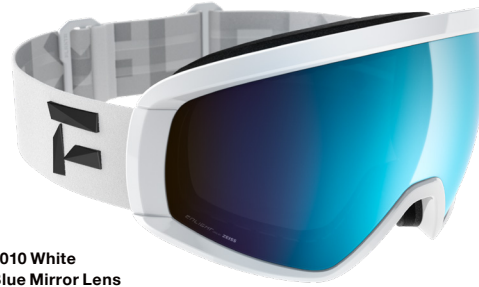

2010 White
Blue Mirror Lens
Cat. 2