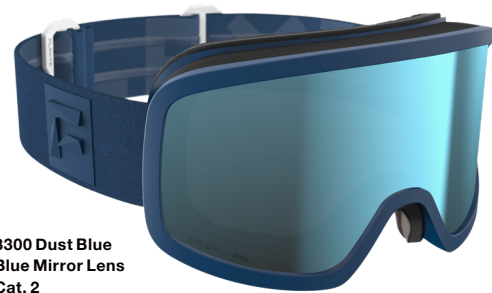

3300 Dust Blue
Blue Mirror Lens
Cat. 2