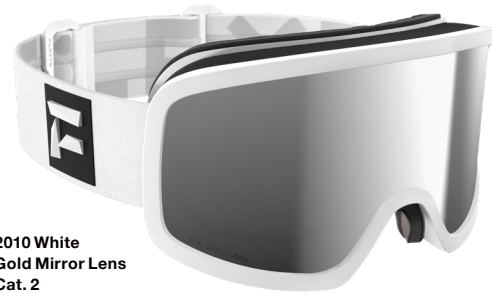

2010 White
Gold Mirror Lens
Cat. 2