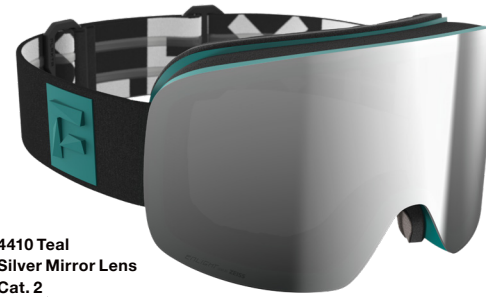

7010 Dull Grey
Silver Mirror Lens
Cat. 2

4410 Teal
Silver Mirror Lens
Cat. 2

New Color!