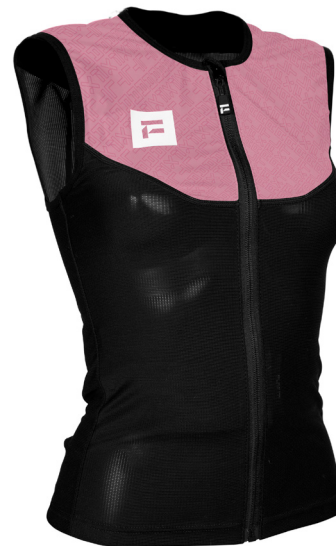

Sizes: S, M, L, XL, XXL

Material: Back protector;
Nitrile Butadiene Rubber (NBR).
Main fabric; Polyamide/elastane.
Shoulders; Polyester/elastane.

Certified: EN1621-2

1010
Black

6100
Black/Burgundy

8011
Black/Dull Pink