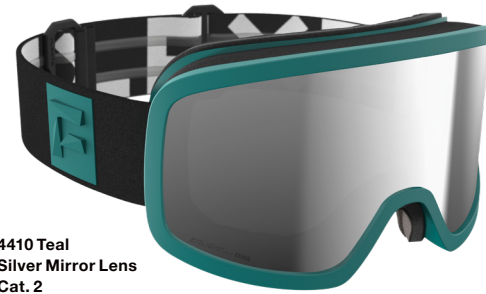

4410 Teal
Silver Mirror Lens
Cat. 2