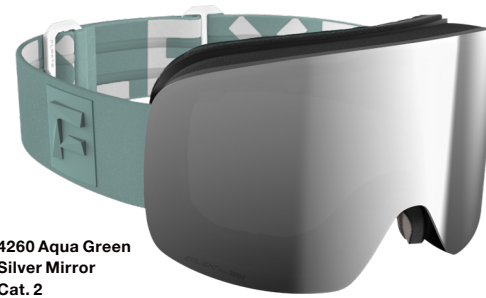

4260 Aqua Green
Silver Mirror Lens
Cat. 2