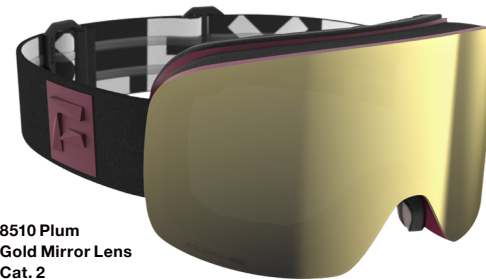

8510 Plum
Gold Mirror Lens
Cat. 2

New Color!