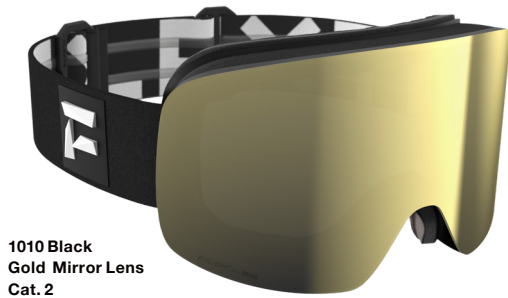

1010 Black
Gold Mirror Lens
Cat. 2