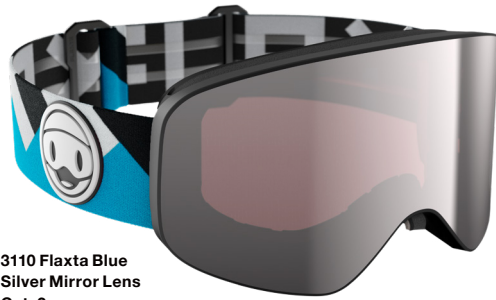

Prime Junior 80910

3110 Flaxta Blue
Silver Mirror Lens
Cat. 2