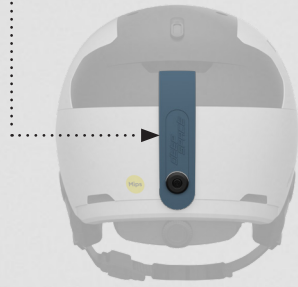

2. ADD A GOGGLE CLIP COLOR