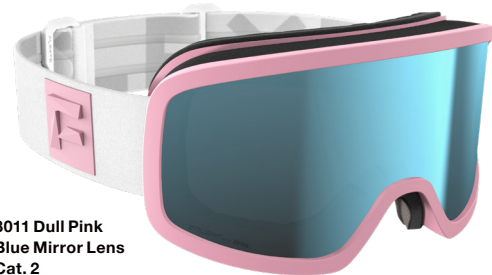

8011 Dull Pink
Blue Mirror Lens
Cat. 2