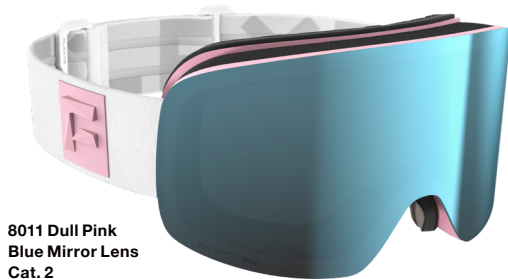

8011 Dull Pink
Blue Mirror Lens
Cat. 2