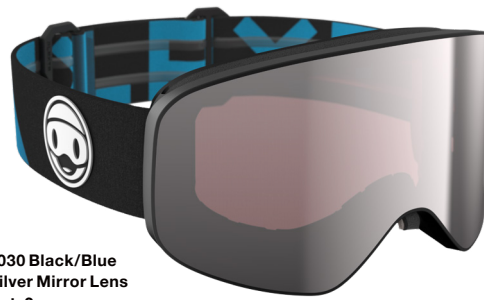

1030 Black/Blue
Silver Mirror Lens
Cat. 2

New Color!