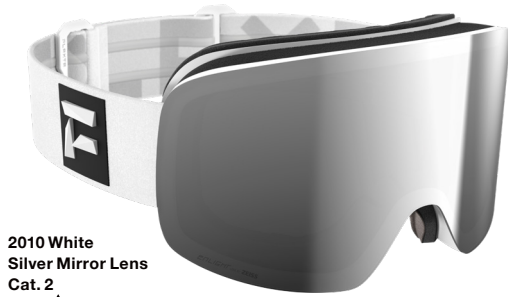

New Color!

New Color!

New Color!

Prime 80120

ENLIGHT LENS BY ZEISS

- Cylindrical double lens by ZEISS.
- Frameless design for an unobstructed view.
- 3D-shaped face foam for optimized fit.
- Enlight lens technology that maximizes contrast.
- Mid-size.

Sizes: One size
Lens: CP inner lens, PC outer lens
Frame: TPU