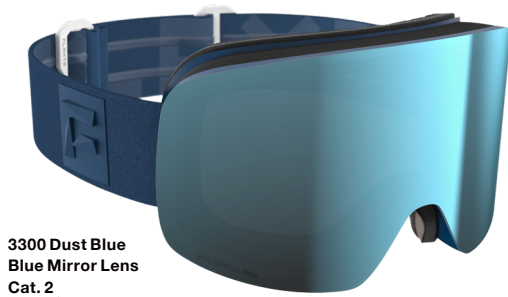

2010 White
Silver Mirror Lens
Cat. 2

3300 Dust Blue
Blue Mirror Lens
Cat. 2