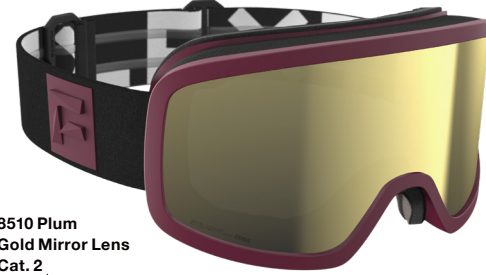

8510 Plum
Gold Mirror Lens
Cat. 2

- Cylindrical double lens by ZEISS.
- 3D-shaped face foam for optimized fit.
- Enlight lens technology that maximizes contrast.
- Mid-size.

Sizes: One size
Lens: CP inner lens, PC outer lens
Frame: TPU