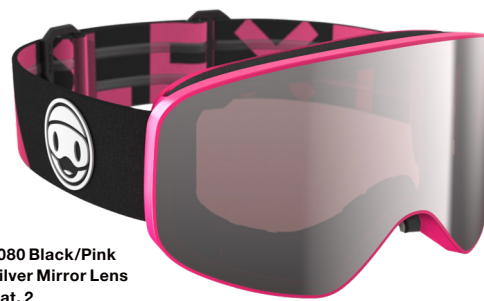

Sizes: One size
Lens: CP inner lens, PC outer lens
Frame: TPU

Prime Junior 80910

3110 Flaxta Blue
Silver Mirror Lens
Cat. 2

1030 Black/Blue
Silver Mirror Lens
Cat. 2

New Color!

3180 Bright Pink
Silver Mirror Lens
Cat. 2

1080 Black/Pink
Silver Mirror Lens
Cat. 2

New Color!

ENLIGHT

- Adapted for kids.
- Cylindrical double lens.
- Frameless design for an unobstructed view.
- 3D-shaped face foam for optimized fit.
- Enlight lens technology that maximizes contrast.
- Mid-size.