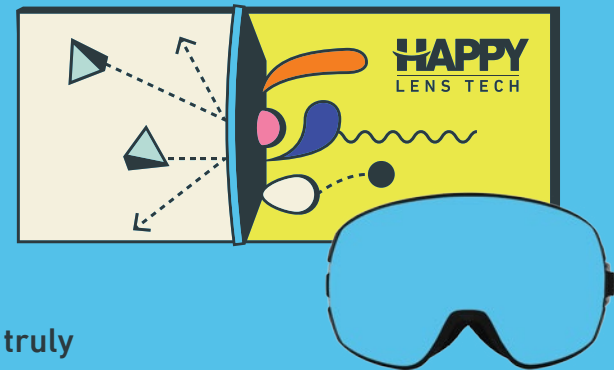

The result is a truly life-changing visual experience you can **SEE** and **FEEL.**

LEARN MORE

ABOUT HAPPY