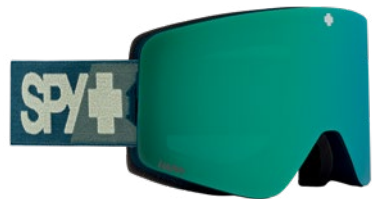

3100000000318

HAPPY BOOST MATTE BLACK

S3 12.4% HAPPY BOOST Bronze Ice Blue Spectra™ +
S3 54% HAPPY BOOST LL Coral Red Spectra™

3100000000316

CREAMSICLE

S3 13% HAPPY Bronze Pink Spectra™ +
S1 46% HAPPY LL Persimmon Silver Spectra™