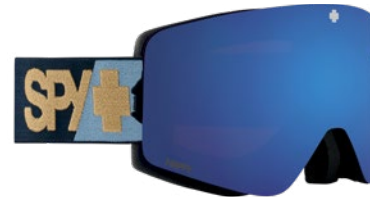

3100000000307
DARK BLUE
S3 13% HAPPY Rose Dark Blue Spectra™ +
S1 46% HAPPY LL Persimmon Silver Spectra™